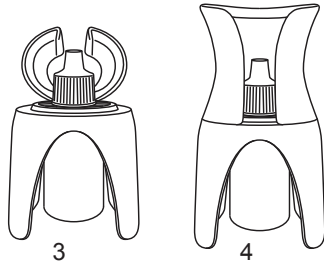

REMEDIC

EYE DROP DISPENSER

Application aid for easy dispensing of eye drops

GB

- This application aid is suitable for most common eye dropper bottles.
- This eye drop dispenser reduces the risk of injury by preventing direct eye contact with the tip of the bottle.
- Eye infections caused by a dirty tip are thus prevented.
- The soft edge of the applicator holds the eye open and the drops land safely in the eye.
- Please read these instructions carefully before use.

Inserting the eye dropper bottle into the applicator

1. Flip open the applicator.
2. Remove the lid from the eye dropper bottle and insert the bottle into the applicator from below. Make sure the eye dropper bottle sits firmly in the applicator.

3. Close the eye dropper bottle.
4. Close the applicator with a snap.

Dispensing the eye drops

1. Flip open the applicator and remove the lid from the eye dropper bottle.
2. Close the applicator with a snap. The eye drop dispenser is now ready for use.