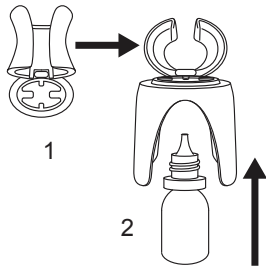

REMEDIC

EYE DROP DISPENSER

Application aid for easy dispensing of eye drops

GB

- This application aid is suitable for most common eye dropper bottles.
- This eye drop dispenser reduces the risk of injury by preventing direct eye contact with the tip of the bottle.
- Eye infections caused by a dirty tip are thus prevented.
- The soft edge of the applicator holds the eye open and the drops land safely in the eye.
- Please read these instructions carefully before use.

Inserting the eye dropper bottle into the applicator

1. Flip open the applicator.
2. Remove the lid from the eye dropper bottle and insert the bottle into the applicator from below. Make sure the eye dropper bottle sits firmly in the applicator.

3. Close the eye dropper bottle.
4. Close the applicator with a snap.

Dispensing the eye drops

1. Flip open the applicator and remove the lid from the eye dropper bottle.
2. Close the applicator with a snap. The eye drop dispenser is now ready for use.

3. Position the eye drop dispenser on the eye and bend your head backward as far as you can. Look up and try not to blink while dispensing the eye drops. If necessary, slightly squeeze the eye dropper bottle.