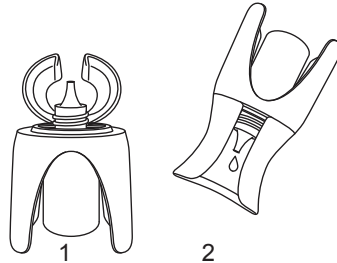

REMEDIC

EYE DROP DISPENSER

Application aid for easy dispensing of eye drops

GB

- This application aid is suitable for most common eye dropper bottles.
- This eye drop dispenser reduces the risk of injury by preventing direct eye contact with the tip of the bottle.
- Eye infections caused by a dirty tip are thus prevented.
- The soft edge of the applicator holds the eye open and the drops land safely in the eye.
- Please read these instructions carefully before use.

Inserting the eye dropper bottle into the applicator

1. Flip open the applicator.
2. Remove the lid from the eye dropper bottle and insert the bottle into the applicator from below. Make sure the eye dropper bottle sits firmly in the applicator.

3. Close the eye dropper bottle.
4. Close the applicator with a snap.

Dispensing the eye drops

1. Flip open the applicator and remove the lid from the eye dropper bottle.
2. Close the applicator with a snap. The eye drop dispenser is now ready for use.

3. Position the eye drop dispenser on the eye and bend your head backward as far as you can. Look up and try not to blink while dispensing the eye drops. If necessary, slightly squeeze the eye dropper bottle.