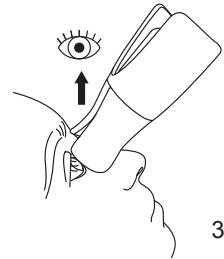

Inserting the eye dropper bottle into the applicator

1. Flip open the applicator.
2. Remove the lid from the eye dropper bottle and insert the bottle into the applicator from below. Make sure the eye dropper bottle sits firmly in the applicator.

3. Close the eye dropper bottle.
4. Close the applicator with a snap.

Dispensing the eye drops

1. Flip open the applicator and remove the lid from the eye dropper bottle.
2. Close the applicator with a snap. The eye drop dispenser is now ready for use.

3. Position the eye drop dispenser on the eye and bend your head backward as far as you can. Look up and try not to blink while dispensing the eye drops. If necessary, slightly squeeze the eye dropper bottle.